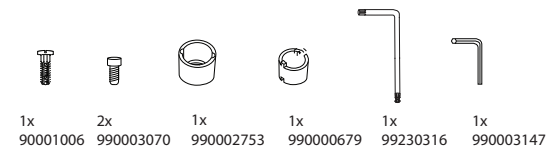

990003594-03

THE INNOVATORS OF COMFORT™

Stressless® Starbase Kit with BalanceAdapt™

Stool High → Low

www.stressless.com

EKORNES

Chair Low → High

Stool Low → High

Chair High → Low