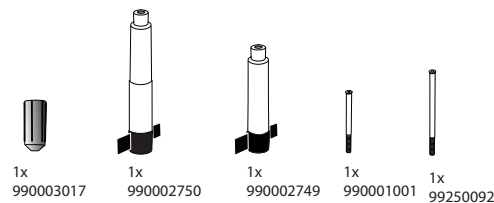

990003594-03

THE INNOVATORS OF COMFORT™

Stressless® Starbase Kit with BalanceAdapt™

Stool High → Low

www.stressless.com

EKORNES

Chair Low → High

Stool Low → High