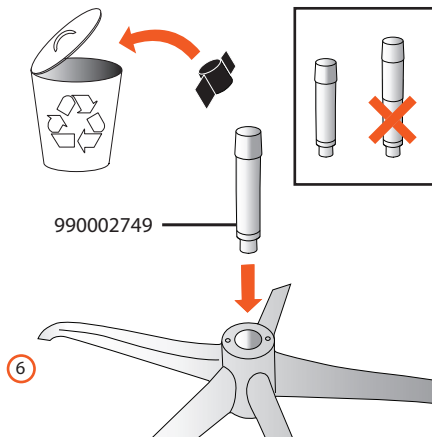

990003594-03

THE INNOVATORS OF COMFORT™

Stressless® Starbase Kit with BalanceAdapt™

Stool High → Low

www.stressless.com

EKORNES

Chair Low → High

Stool Low → High