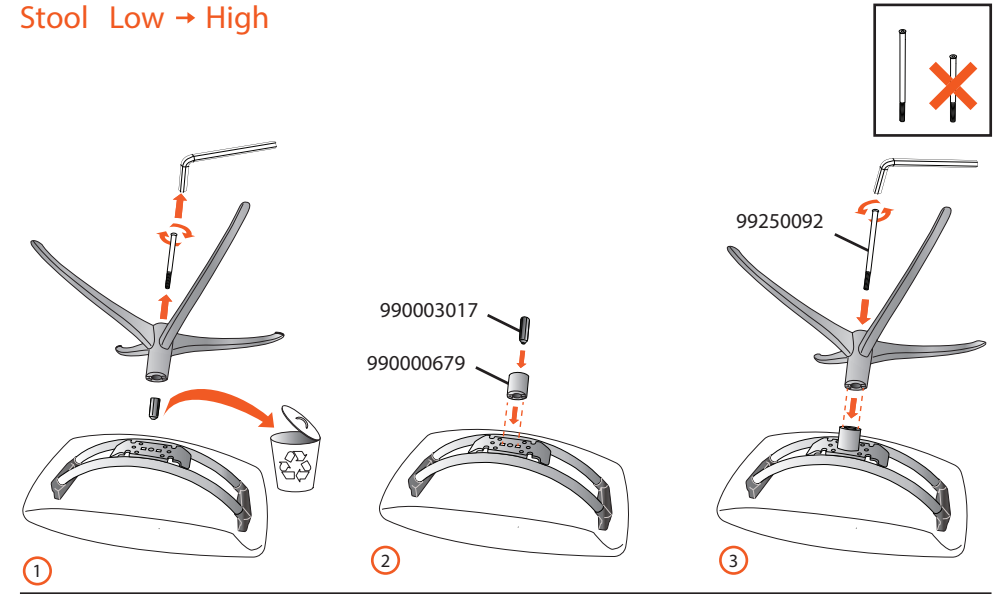

990003594-03

THE INNOVATORS OF COMFORT™

Stressless® Starbase Kit with BalanceAdapt™

Stool High → Low

www.stressless.com

EKORNES

Chair Low → High

Stool Low → High

Chair High → Low