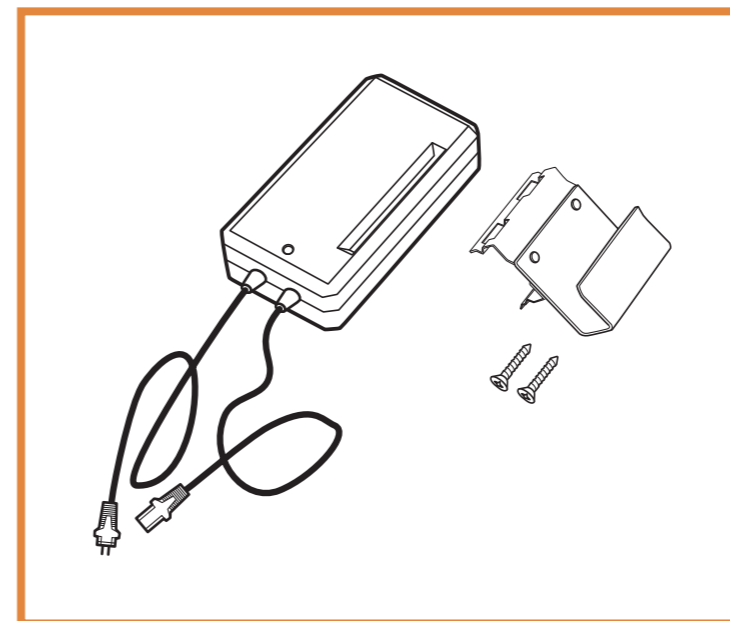

# Assembly Stressless® Emily, Lucy and Mary

Battery for Power seat, Rigid seat and Longseat

Power seat page 4

Rigid seat page 9

Long seat page 14

Minimum  
150 mm / 5,9 in!