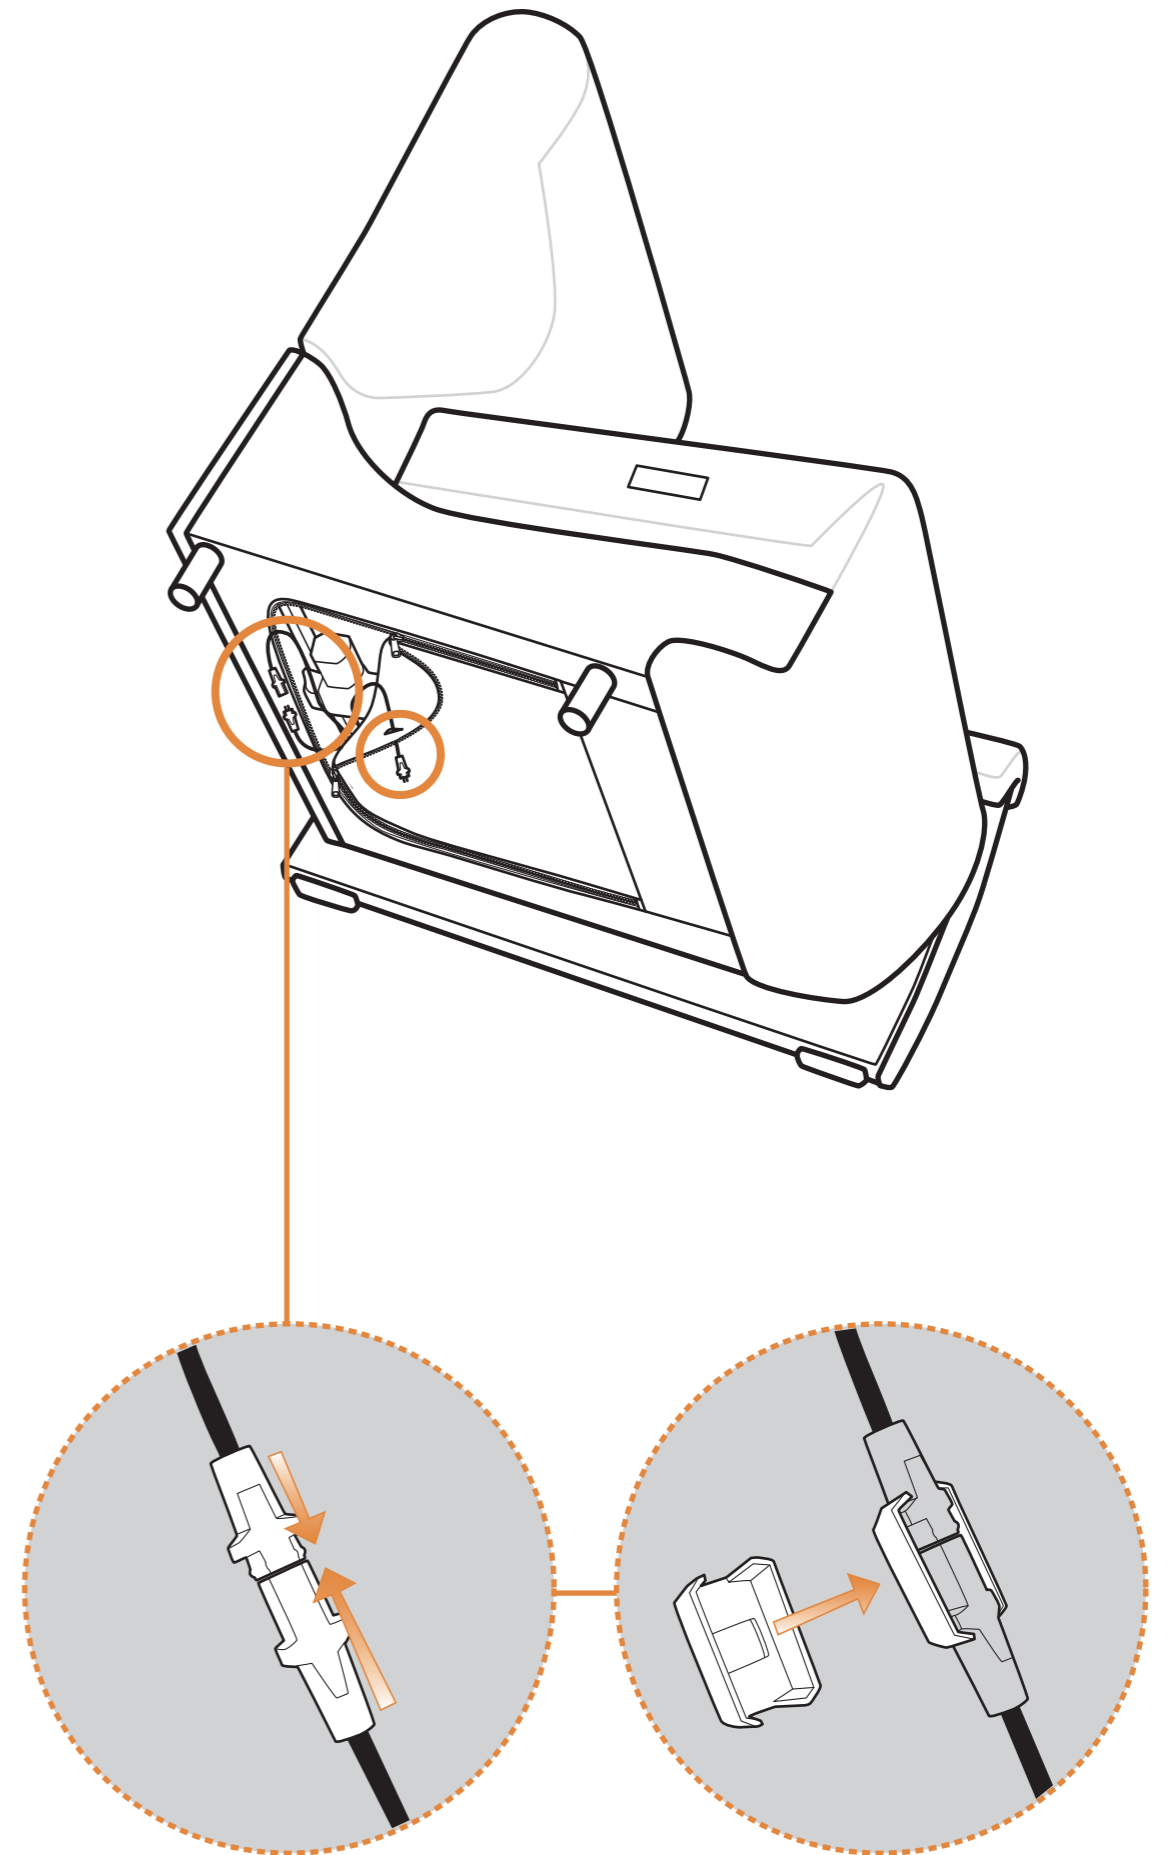

# Assembly Stressless® Emily, Lucy and Mary

Battery for Power seat, Rigid seat and Longseat

Power seat page 4

Rigid seat page 9

Long seat page 14

Minimum  
150 mm / 5,9 in!