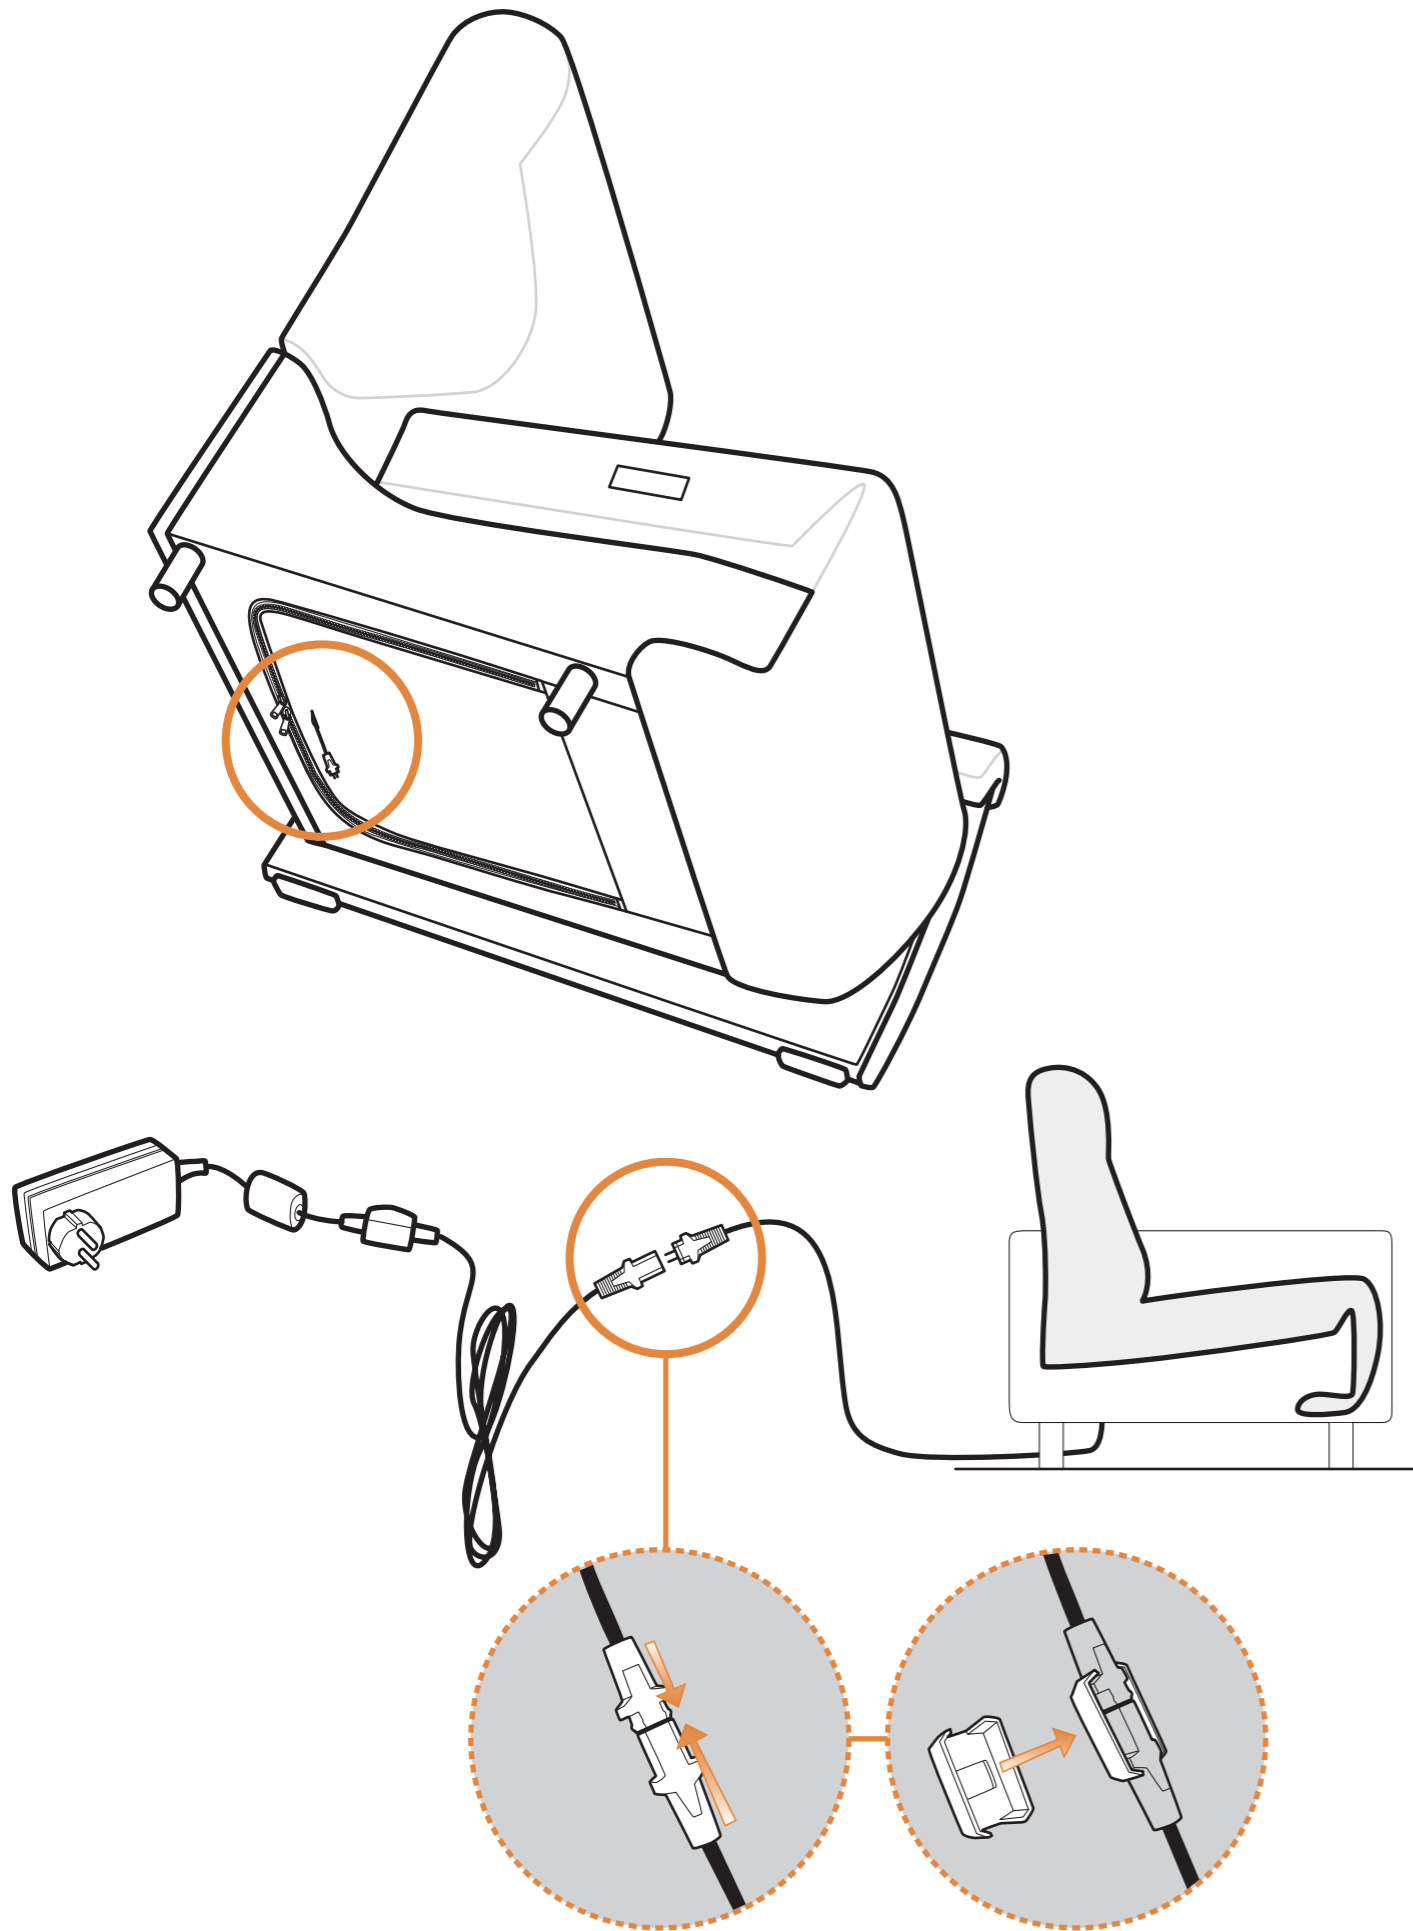

# Assembly Stressless® Emily, Lucy and Mary

Battery for Power seat, Rigid seat and Longseat

Power seat page 4

Rigid seat page 9

Long seat page 14

Minimum  
150 mm / 5,9 in!