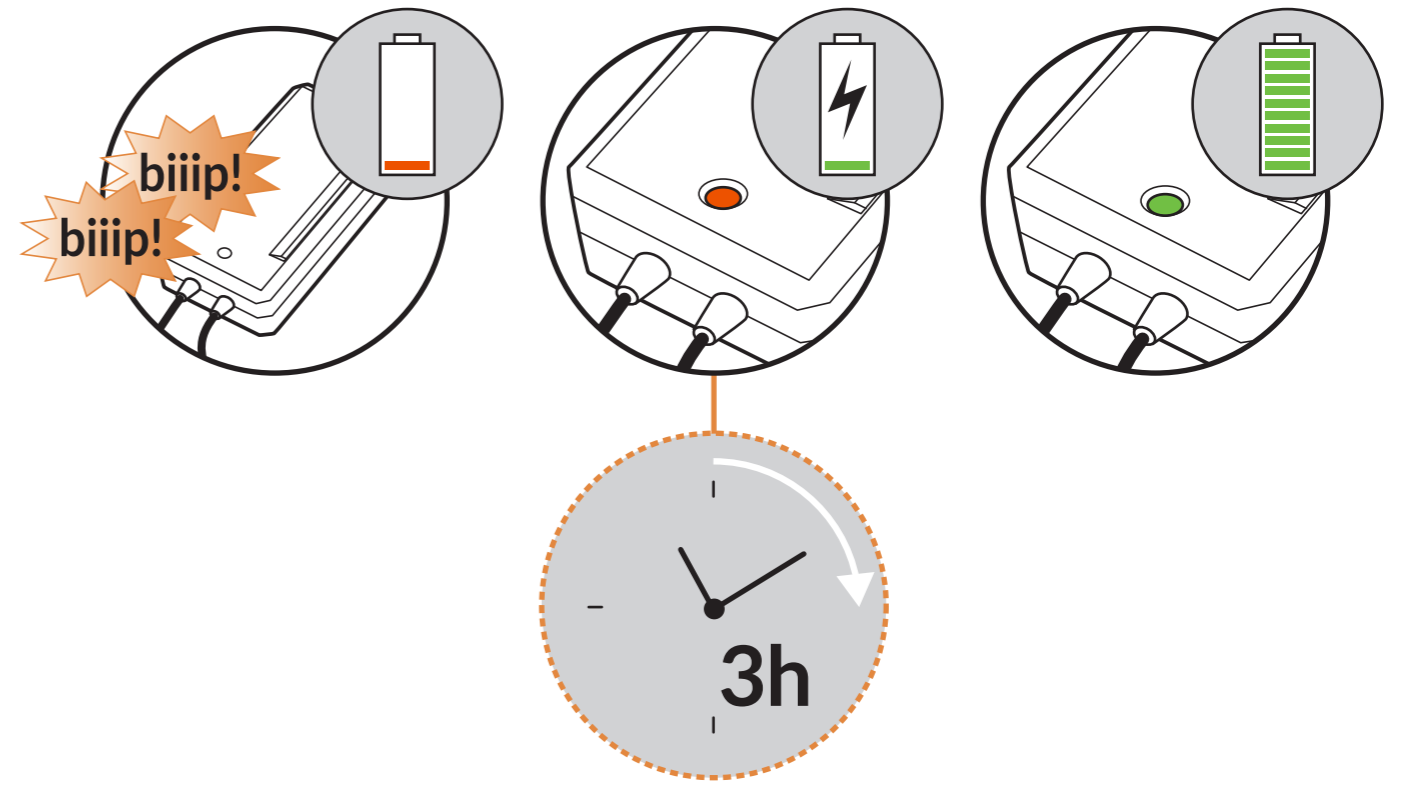

# Assembly Stressless® Emily, Lucy and Mary

Battery for Power seat, Rigid seat and Longseat

Power seat page 4

Rigid seat page 9

Long seat page 14

Minimum  
150 mm / 5,9 in!